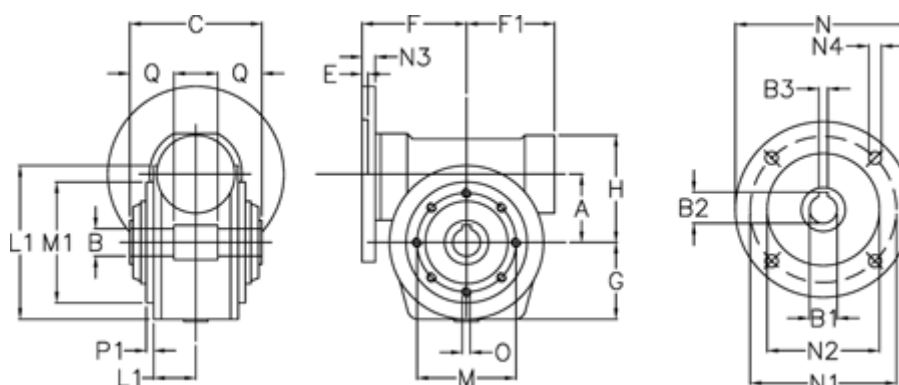

Article number: 3902049100722  
 Description: Worm gear  
 VF 49-P-100-63B5

## Measures

A	= 49.5	F1	= 63	N1	= 115
B	= 25 H7	G	= 56	N2	= 95
B1	E7 = 11	H	= 80	N3	= 10.5
B2	= 12.8	L	= 107.5	N4	= 9.5
B3	H9 = 4	L1	= 36.8	O	= M6x8
C	= 82	M	= 94	P1	= 2.5
E	= 3	M1	= 68	Q	= 22.5
F	= 70	N	= 140		